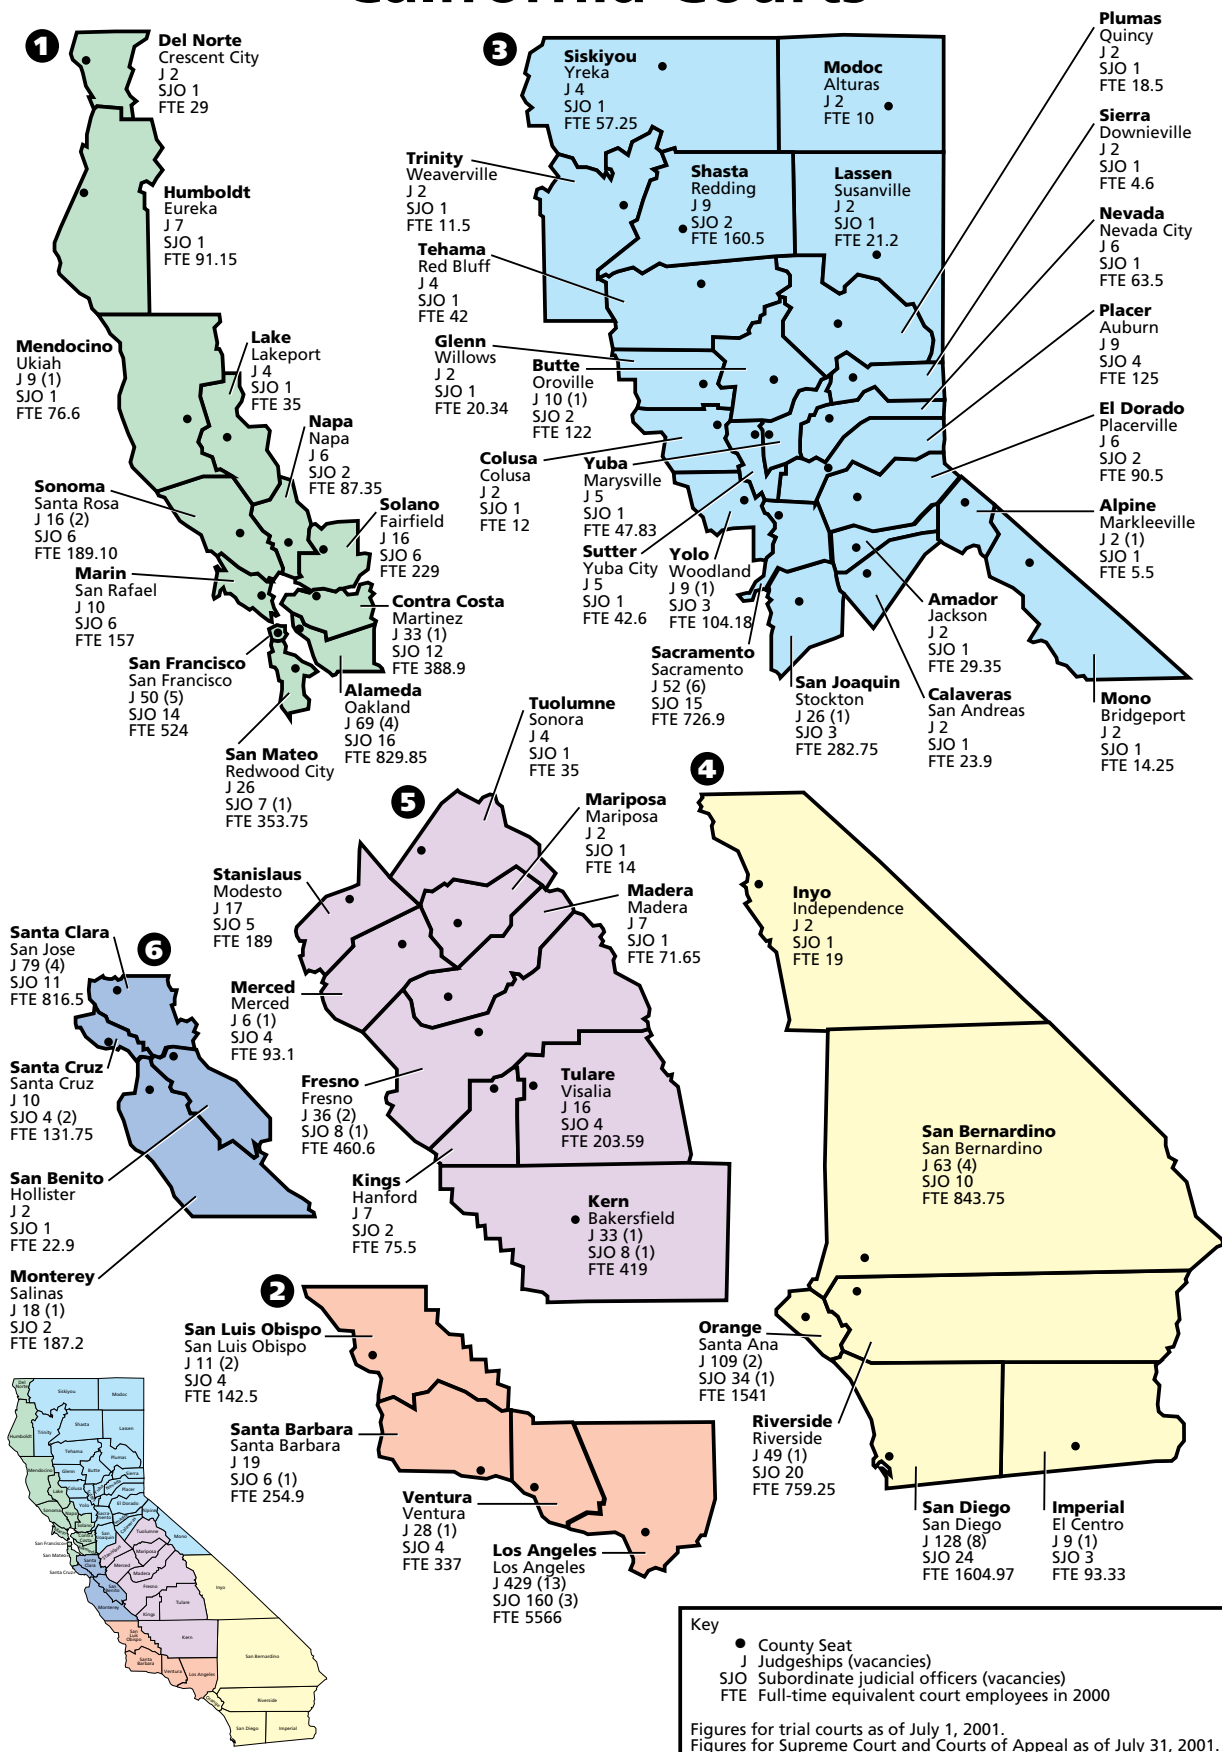

California Courts

Supreme Court
Justices 7
FTE 129

First Appellate District
Justices 20
FTE 111

Second Appellate District
Justices 32
FTE 254

Third Appellate District
Justices 11
FTE 86

Fourth Appellate District
Justices 25
FTE 178

Fifth Appellate District
Justices 10
FTE 68

Sixth Appellate District
Justices 7
FTE 49