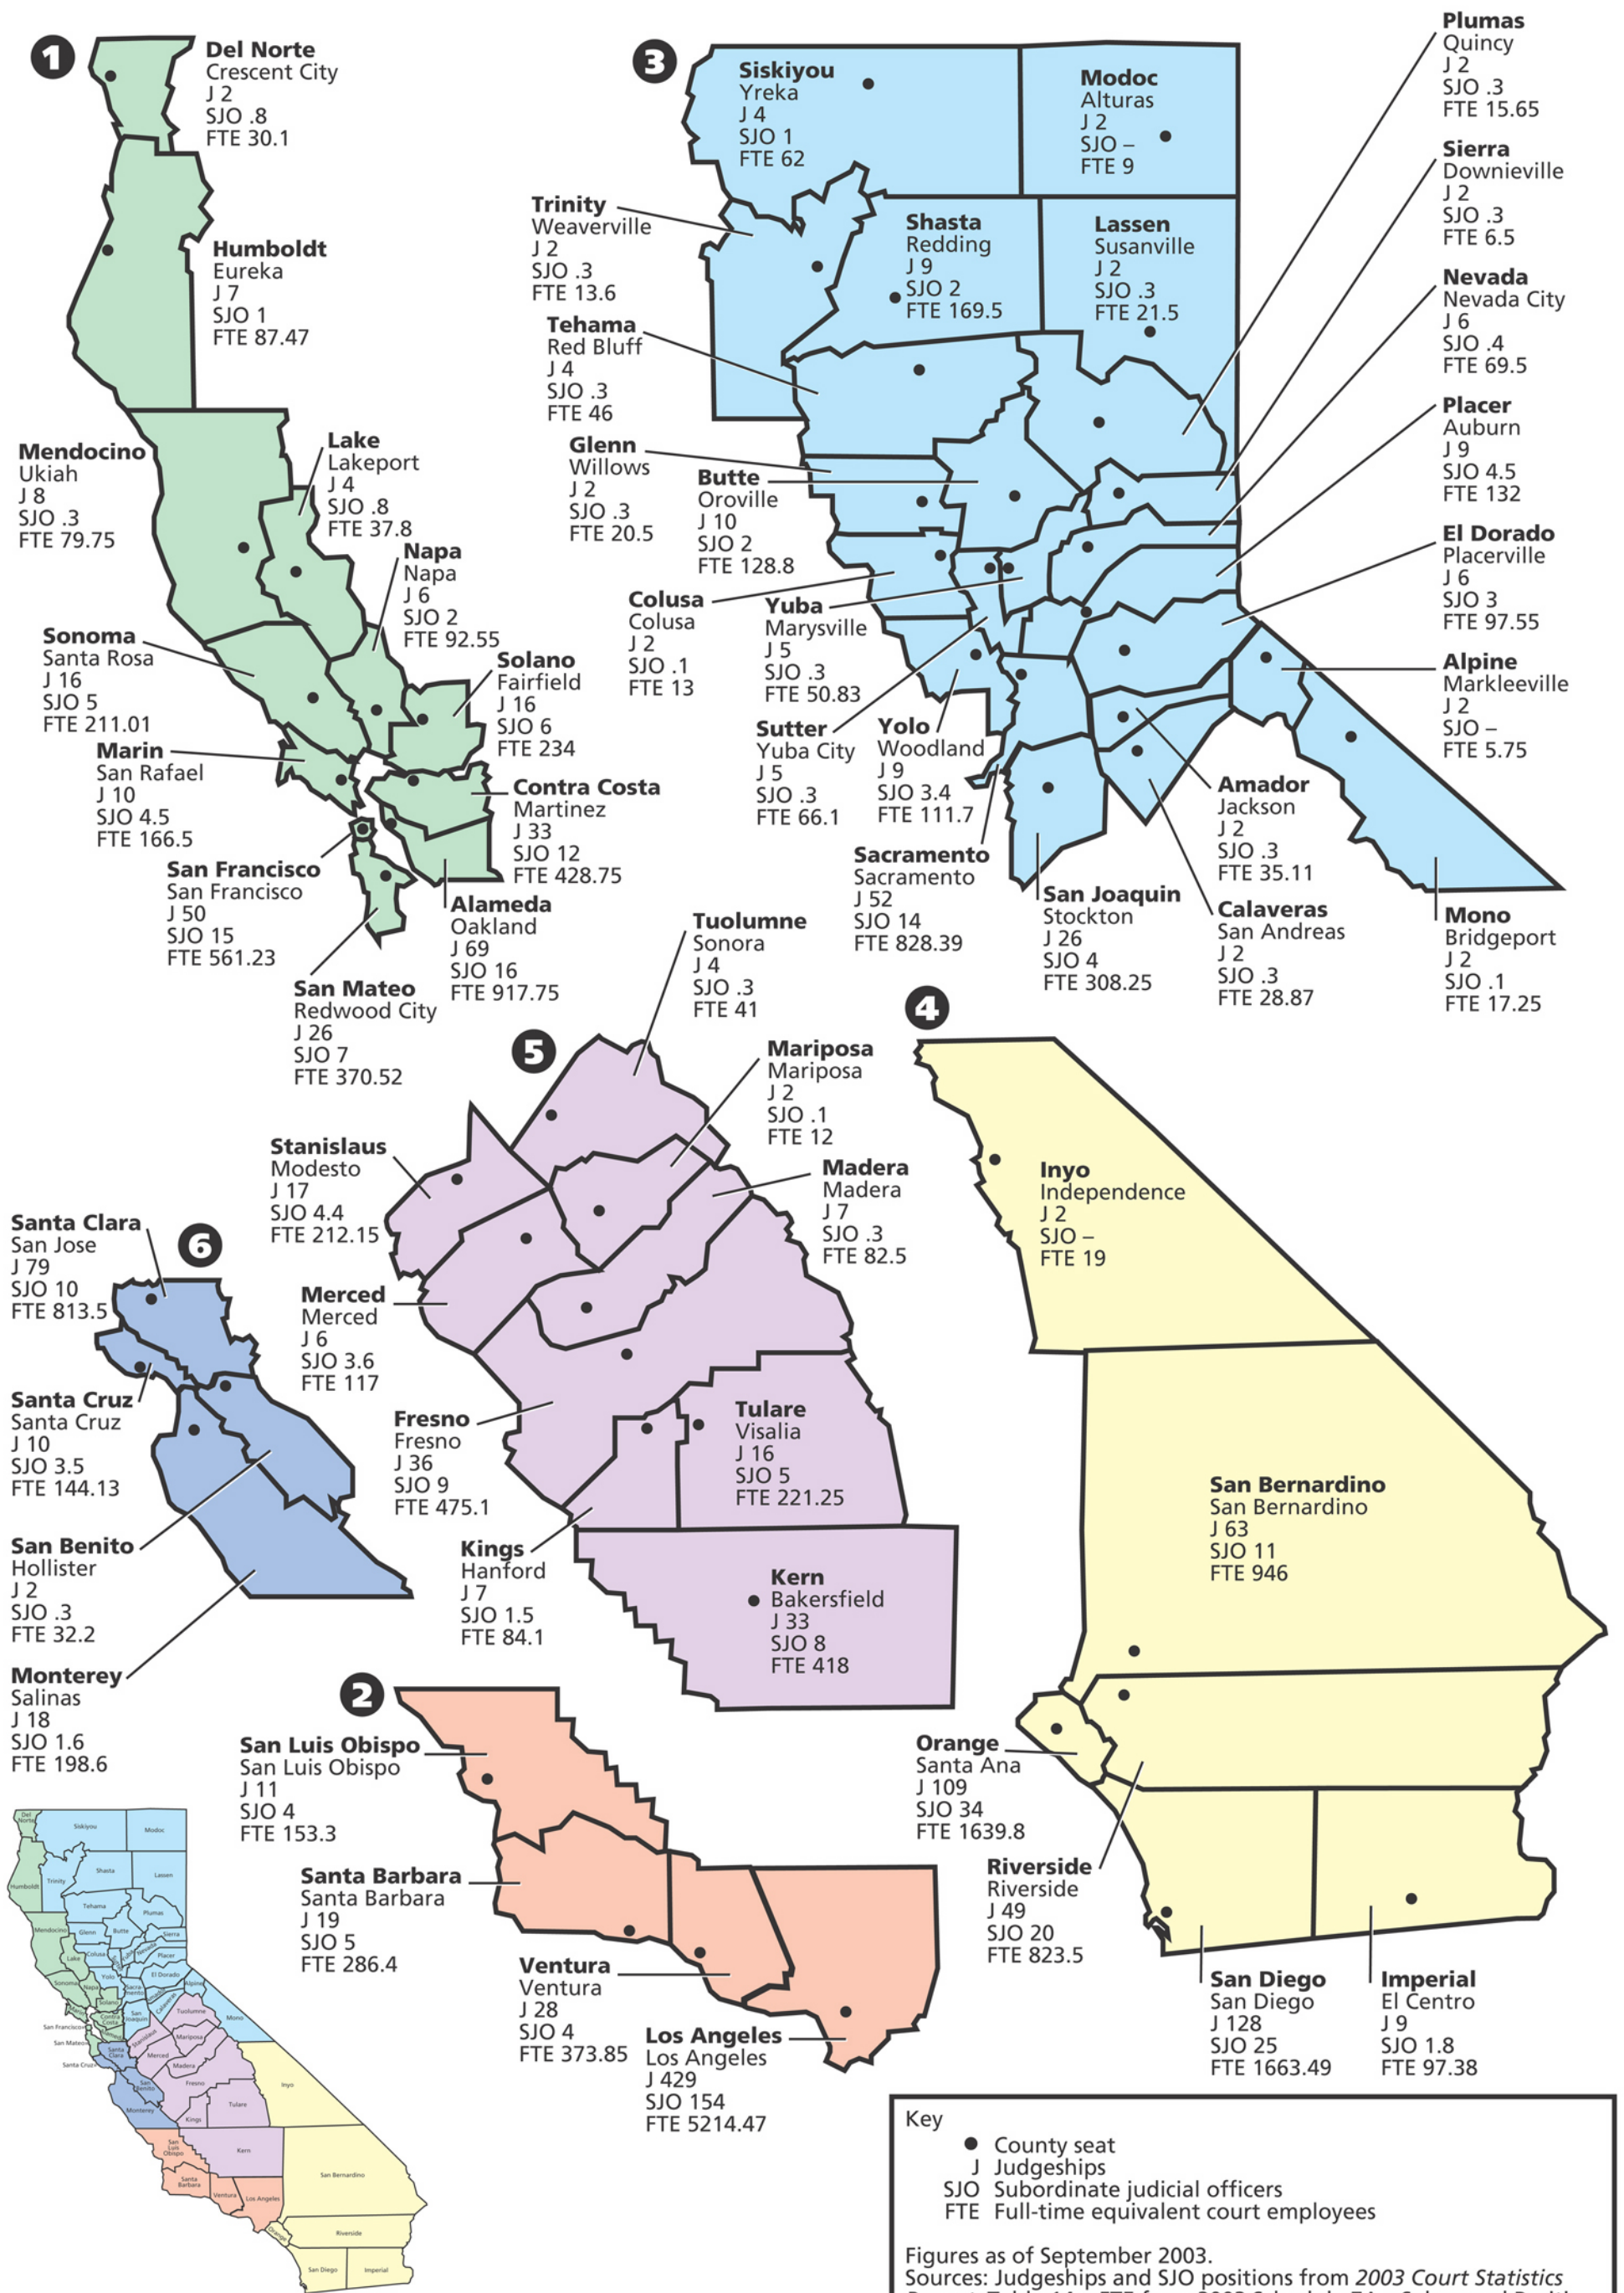

California Judicial Officers and Court Employees

Supreme Court
 Justices 7
 FTE 130

First Appellate District
 Justices 20
 FTE 112 **1**

Second Appellate District
 Justices 32
 FTE 257 **2**

Third Appellate District
 Justices 11
 FTE 86.5 **3**

Fourth Appellate District
 Justices 25
 FTE 188 **4**

Fifth Appellate District
 Justices 10
 FTE 73 **5**

Sixth Appellate District
 Justices 7
 FTE 49 **6**