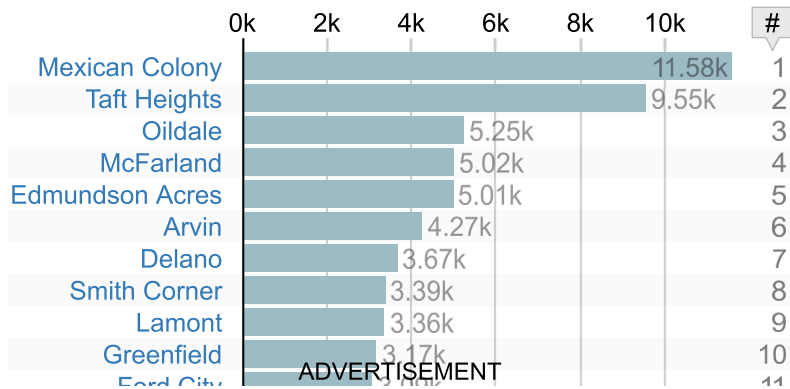

Arvin	20.56k				6
Rosamond	19.67k				7
Shafter	17.80k				8
Rosedale	17.05k				9
Lamont	15.44k				10
McFarland	13.39k				11
California City	13.36k				12
Tehachapi	13.18k				13
Taft	9.13k				14
Golden Hills	8.95k				15
Bear Vly Spgs	5.15k				16
Greenacres	4.74k				17
Ford City	4.74k				18
Greenfield	4.58k				19
Mojave	4.24k				20
Lake Isabella	3.61k				21
Stallion Spgs	2.90k				22
Taft Heights	2.83k				23
Weldon	2.69k				24
Edwards AFB	2.51k				25
Weedpatch	2.39k				26
Frazier Park	2.36k				27
Boron	2.31k				28
China Lk Acres	2.09k				29
Lost Hills	2.01k				30
South Taft	1.42k				34
Maricopa	1.12k				38
Fuller Acres	0.85k				42
Dustin Acres	0.64k				46
Mexican Colony	0.37k				50
Cherokee Strip	0.16k				54
Randsburg	0.16k				55
Johannesburg	0.13k				56
Mettler	0.12k				57
McKittrick	0.12k				58
Fellows	0.08k				59

rank of place out of 59 by population

Population Density by Place

#8

People per square mile (excluding waters).

Scope: population of selected places in Kern County