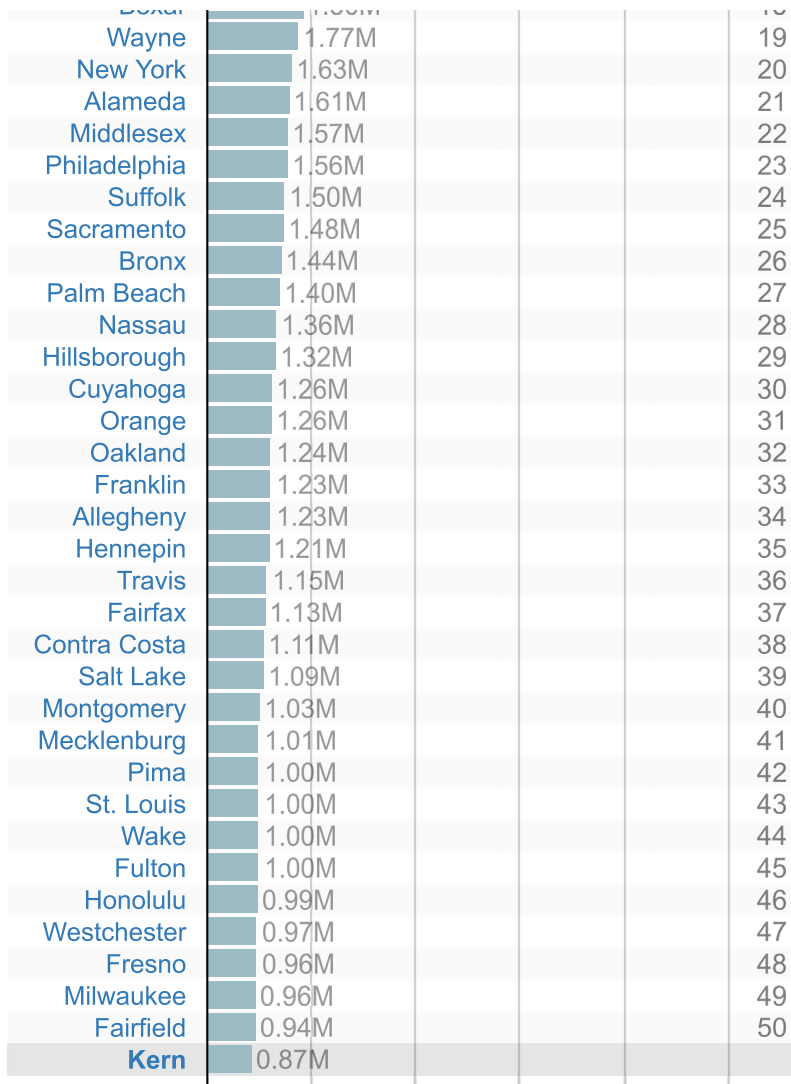

rank of county out of 50 by population