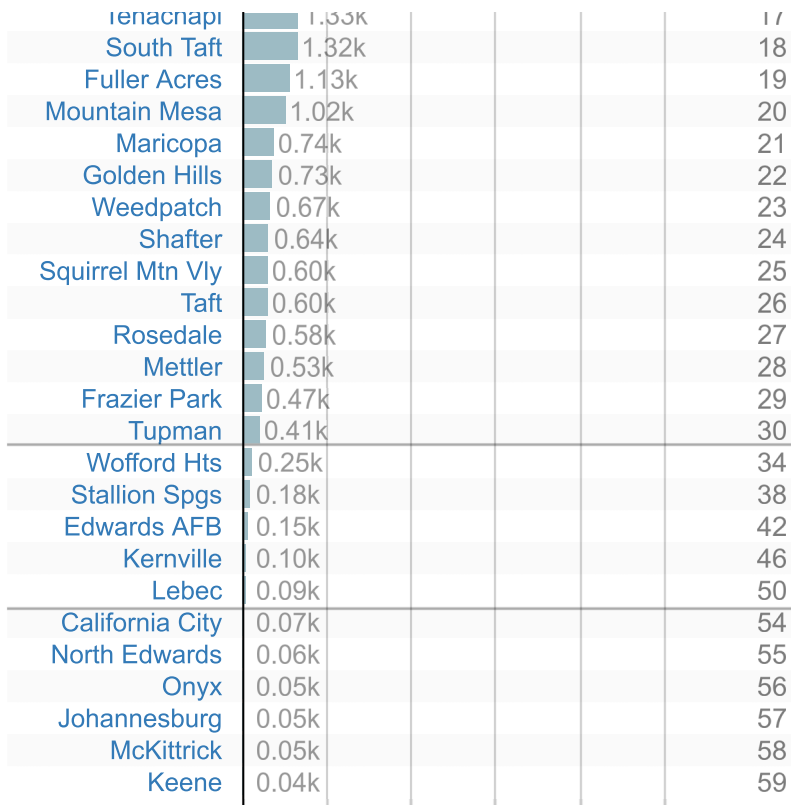

Population by Place in Kern County

There are 59 places in Kern County. This section compares all 59 of those to each other.

Total Population by Place

#7

Scope: population of selected places in Kern County

0k 10k 20k 30k #

Arvin	20.56k				6
Rosamond	19.67k				7
Shafter	17.80k				8
Rosedale	17.05k				9
Lamont	15.44k				10
McFarland	13.39k				11
California City	13.36k				12
Tehachapi	13.18k				13
Taft	9.13k				14
Golden Hills	8.95k				15
Bear Vly Spgs	5.15k				16
Greenacres	4.74k				17
Ford City	4.74k				18
Greenfield	4.58k				19
Mojave	4.24k				20
Lake Isabella	3.61k				21
Stallion Spgs	2.90k				22
Taft Heights	2.83k				23
Weldon	2.69k				24
Edwards AFB	2.51k				25
Weedpatch	2.39k				26
Frazier Park	2.36k				27
Boron	2.31k				28
China Lk Acres	2.09k				29
Lost Hills	2.01k				30
South Taft	1.42k				34
Maricopa	1.12k				38
Fuller Acres	0.85k				42
Dustin Acres	0.64k				46
Mexican Colony	0.37k				50
Cherokee Strip	0.16k				54
Randsburg	0.16k				55
Johannesburg	0.13k				56
Mettler	0.12k				57
McKittrick	0.12k				58
Fellows	0.08k				59

rank of place out of 59 by population

Population Density by Place

#8

People per square mile (excluding waters).

Scope: population of selected places in Kern County

rank of place out of 59 by population density

Population by County Subdivision in Kern County

There are 12 county subdivisions in Kern County. This section compares all 12 of those to each other.

Total Population by County Subdivision #9

Scope: population of selected county subdivisions in Kern County