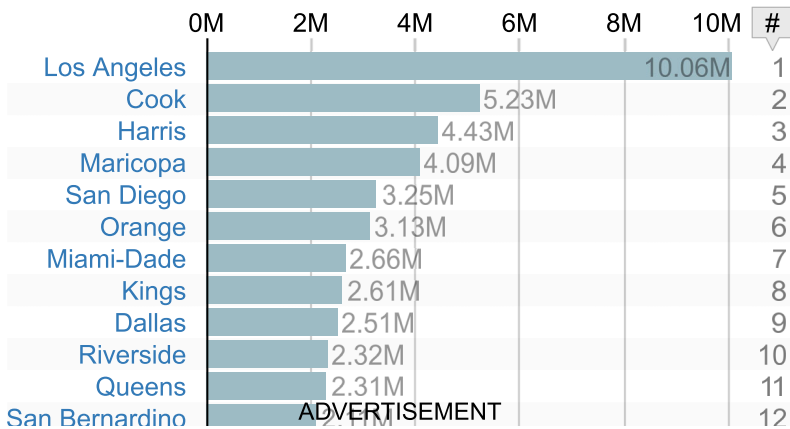

Kings	0.11k			28
El Dorado	0.11k			29
Kern	0.11k			30
San Bernardino	0.11k			31
Nevada	0.10k			32
Tulare	0.09k			33
San Luis Obispo	0.08k			34
Madera	0.07k			35
Amador	0.06k			36
Lake	0.05k			37
Shasta	0.05k			38
Calaveras	0.04k			39
Imperial	0.04k			40
San Benito	0.04k			41
Humboldt	0.04k			42
Del Norte	0.03k			43
Mendocino	0.02k			44
Tuolumne	0.02k			45
Tehama	0.02k			46
Glenn	0.02k			47
Colusa	0.02k			48
Lassen	0.01k			49
Siskiyou	0.01k			50

rank of county out of 50 by population density

Population by County in the United States

There are 3,142 counties in the United States. This section compares Kern County to the 50 most populous counties in the United States. The least populous of the compared counties has a population of 941,618.

Total Population by County #13

Scope: population of Kern County and selected other counties in the United States