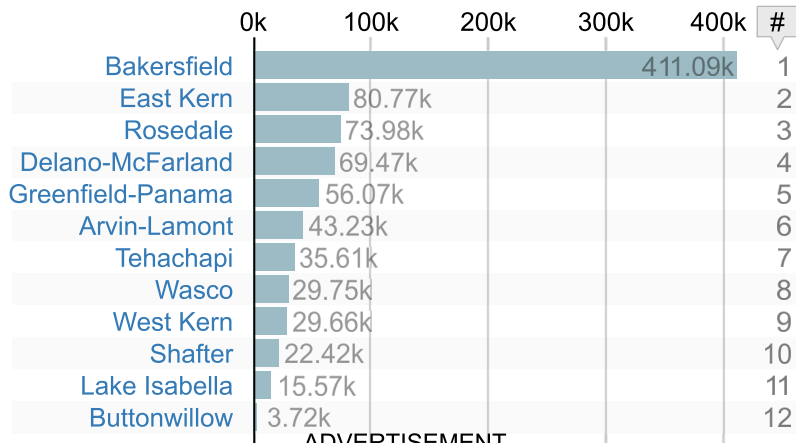

Population by Place in Kern County

There are 59 places in Kern County. This section compares all 59 of those to each other.

Total Population by Place

#7

Scope: population of selected places in Kern County

0k 10k 20k 30k #

Arvin	20.56k				6
Rosamond	19.67k				7
Shafter	17.80k				8
Rosedale	17.05k				9
Lamont	15.44k				10
McFarland	13.39k				11
California City	13.36k				12
Tehachapi	13.18k				13
Taft	9.13k				14
Golden Hills	8.95k				15
Bear Vly Spgs	5.15k				16
Greenacres	4.74k				17
Ford City	4.74k				18
Greenfield	4.58k				19
Mojave	4.24k				20
Lake Isabella	3.61k				21
Stallion Spgs	2.90k				22
Taft Heights	2.83k				23
Weldon	2.69k				24
Edwards AFB	2.51k				25
Weedpatch	2.39k				26
Frazier Park	2.36k				27
Boron	2.31k				28
China Lk Acres	2.09k				29
Lost Hills	2.01k				30
South Taft	1.42k				34
Maricopa	1.12k				38
Fuller Acres	0.85k				42
Dustin Acres	0.64k				46
Mexican Colony	0.37k				50
Cherokee Strip	0.16k				54
Randsburg	0.16k				55
Johannesburg	0.13k				56
Mettler	0.12k				57
McKittrick	0.12k				58
Fellows	0.08k				59

rank of place out of 59 by population

Population Density by Place

#8

People per square mile (excluding waters).

Scope: population of selected places in Kern County

rank of place out of 59 by population density

Population by County Subdivision in Kern County

There are 12 county subdivisions in Kern County. This section compares all 12 of those to each other.

Total Population by County Subdivision #9

Scope: population of selected county subdivisions in Kern County