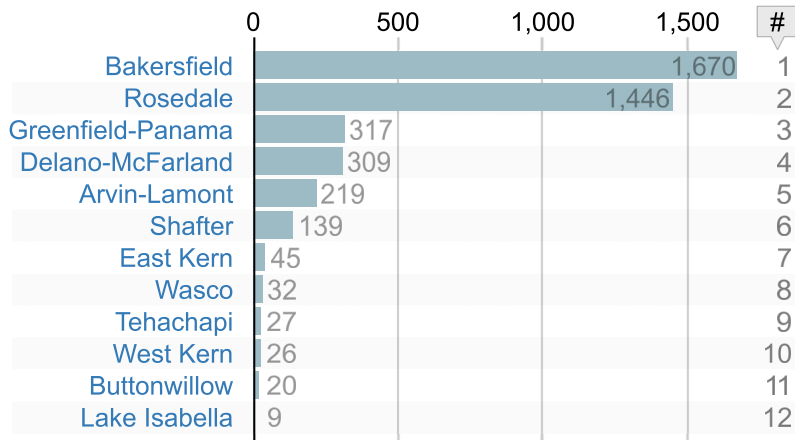

0k 10k 20k 30k #

Arvin	20.56k				6
Rosamond	19.67k				7
Shafter	17.80k				8
Rosedale	17.05k				9
Lamont	15.44k				10
McFarland	13.39k				11
California City	13.36k				12
Tehachapi	13.18k				13
Taft	9.13k				14
Golden Hills	8.95k				15
Bear Vly Spgs	5.15k				16
Greenacres	4.74k				17
Ford City	4.74k				18
Greenfield	4.58k				19
Mojave	4.24k				20
Lake Isabella	3.61k				21
Stallion Spgs	2.90k				22
Taft Heights	2.83k				23
Weldon	2.69k				24
Edwards AFB	2.51k				25
Weedpatch	2.39k				26
Frazier Park	2.36k				27
Boron	2.31k				28
China Lk Acres	2.09k				29
Lost Hills	2.01k				30
South Taft	1.42k				34
Maricopa	1.12k				38
Fuller Acres	0.85k				42
Dustin Acres	0.64k				46
Mexican Colony	0.37k				50
Cherokee Strip	0.16k				54
Randsburg	0.16k				55
Johannesburg	0.13k				56
Mettler	0.12k				57
McKittrick	0.12k				58
Fellows	0.08k				59

Population by County Subdivision in Kern County

There are 12 county subdivisions in Kern County. This section compares all 12 of those to each other.

Total Population by County Subdivision #9

Scope: population of selected county subdivisions in Kern County

ADVERTISEMENT

Scope: population of selected county subdivisions in Kern County

rank of county subdivision out of 12 by population density

Population by County in California

There are 58 counties in California. This section compares Kern County to the 50 most populous counties in California. The least populous of the compared counties has a population of 21,361.