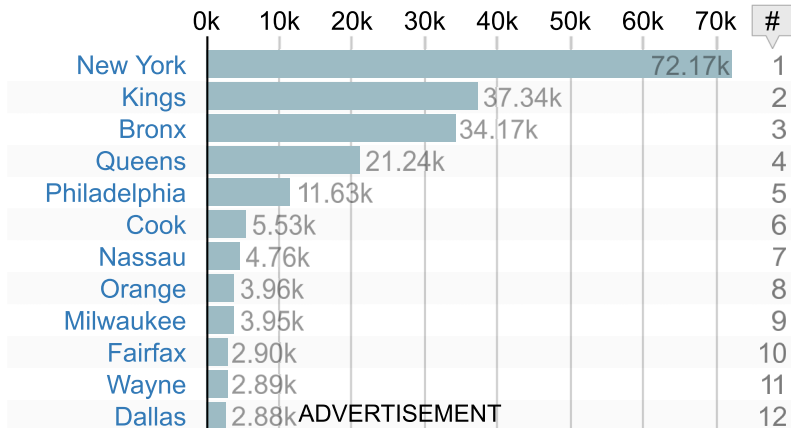

rank of county out of 50 by population density

Population by County in the United States

There are 3,142 counties in the United States. This section compares Kern County to the 50 most populous counties in the United States. The least populous of the compared counties has a population of 941,618.

Total Population by County #13

Scope: population of Kern County and selected other counties in the United States

rank of county out of 50 by population

Population Density by County

#14

People per square mile (excluding waters).

Scope: population of Kern County and selected other counties in the United States

Hennepin	2.18k						19
Alameda	2.17k						20
Montgomery	2.08k						21
St. Louis	1.97k						22
Mecklenburg	1.93k						23
Middlesex	1.92k						24
Fulton	1.89k						25
Allegheny	1.69k						26
Honolulu	1.64k						27
Suffolk	1.64k						28
Broward	1.54k						29
Sacramento	1.53k						30
Contra Costa	1.53k						31
Fairfield	1.51k						32
Bexar	1.50k						33
Salt Lake	1.47k						34
Santa Clara	1.46k						35
Oakland	1.42k						36
Miami-Dade	1.40k						37
Orange	1.39k						38
Hillsborough	1.30k						39
Wake	1.20k						40
Travis	1.16k						41
King	0.98k						42
San Diego	0.77k						43
Palm Beach	0.71k						44
Maricopa	0.44k						45
Riverside	0.32k						46
Clark	0.26k						47
Fresno	0.16k						48
Pima	0.11k						49
Kern	0.11k						
San Bernardino	0.11k						50