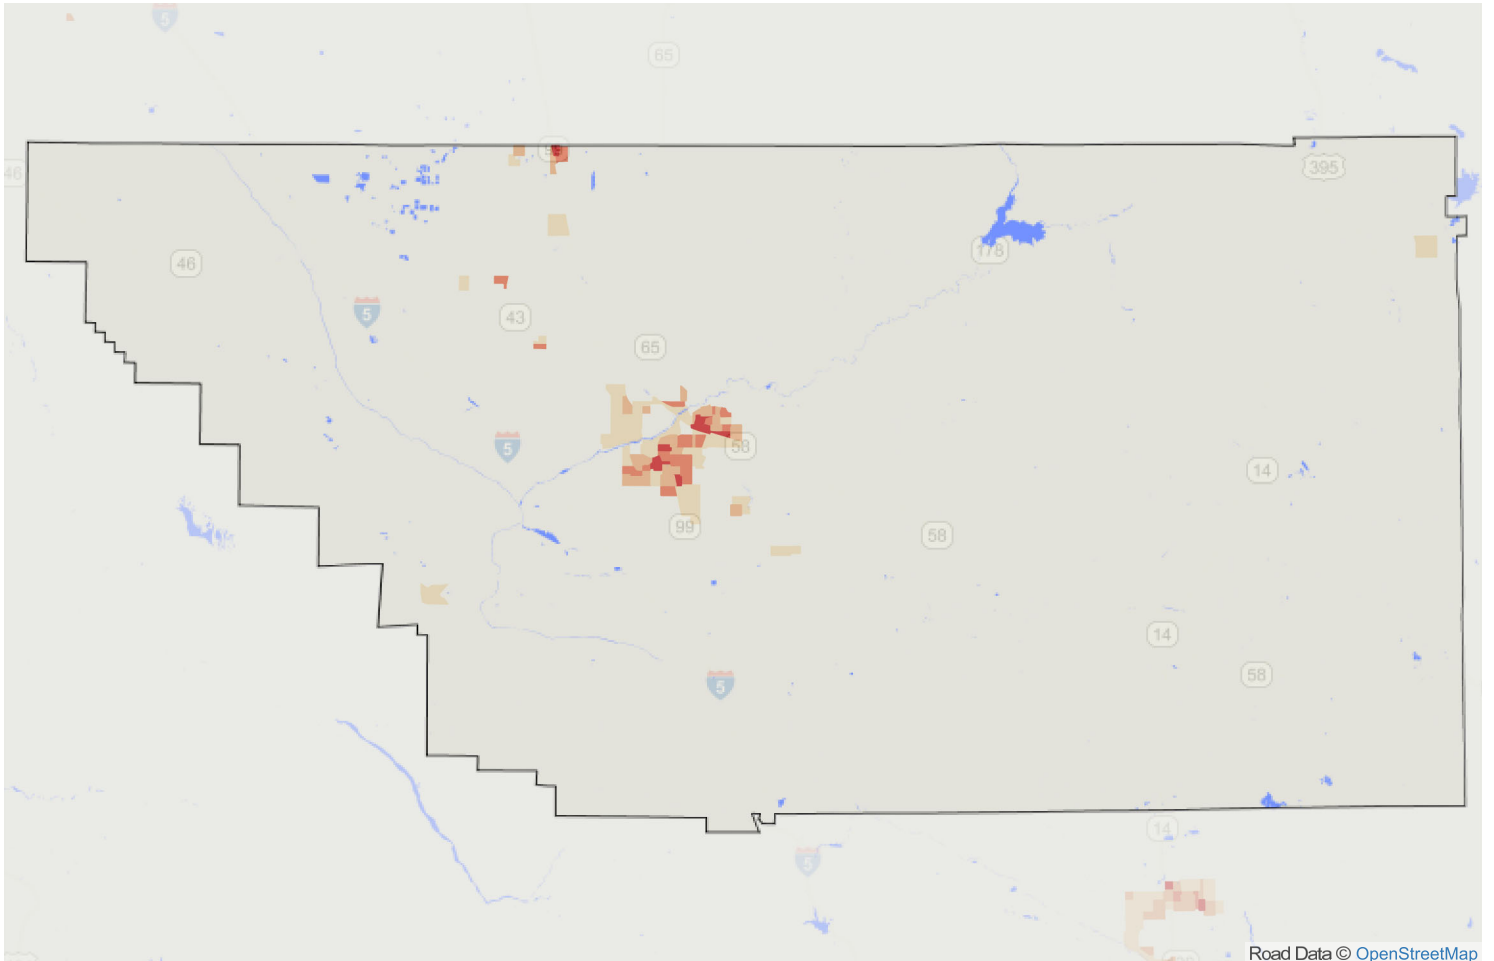

Map of Population by Tract in Kern County

Population Density   Population

Population Density Population by Tract

#3

Population per square mile of land (excluding water areas):

0/mi²

2,200/mi²

4,300/mi²

6,500/mi²

8,600/mi²

10,800/mi²