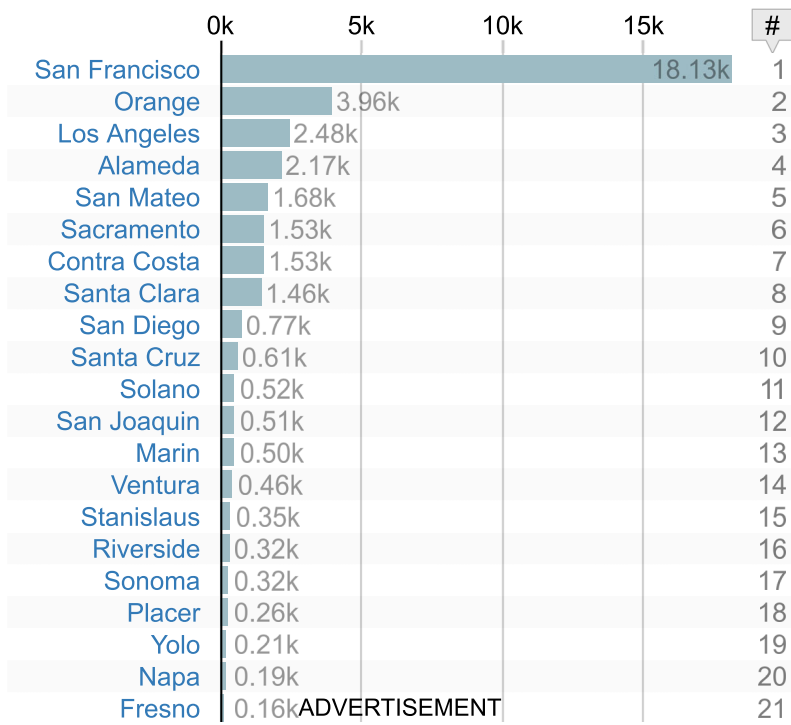

Total Population by County #11

Scope: population of Kern County and selected other counties in California

Butte	0.22M					27
Yolo	0.21M					28
El Dorado	0.18M					29
Shasta	0.18M					30
Imperial	0.18M					31
Madera	0.15M					32
Kings	0.15M					33
Napa	0.14M					34
Humboldt	0.14M					35
Nevada	0.10M					36
Sutter	0.10M					37
Mendocino	0.09M					38
Yuba	0.07M					39
Lake	0.06M					40
Tehama	0.06M					41
San Benito	0.06M					42
Tuolumne	0.05M					43
Calaveras	0.04M					44
Siskiyou	0.04M					45
Amador	0.04M					46
Lassen	0.03M					47
Glenn	0.03M					48
Del Norte	0.03M					49
Colusa	0.02M					50

rank of county out of 50 by population

Population Density by County

#12

People per square mile (excluding waters).

Scope: population of Kern County and selected other counties in California

Kings	0.11k			28
El Dorado	0.11k			29
Kern	0.11k			30
San Bernardino	0.11k			31
Nevada	0.10k			32
Tulare	0.09k			33
San Luis Obispo	0.08k			34
Madera	0.07k			35
Amador	0.06k			36
Lake	0.05k			37
Shasta	0.05k			38
Calaveras	0.04k			39
Imperial	0.04k			40
San Benito	0.04k			41
Humboldt	0.04k			42
Del Norte	0.03k			43
Mendocino	0.02k			44
Tuolumne	0.02k			45
Tehama	0.02k			46
Glenn	0.02k			47
Colusa	0.02k			48
Lassen	0.01k			49
Siskiyou	0.01k			50