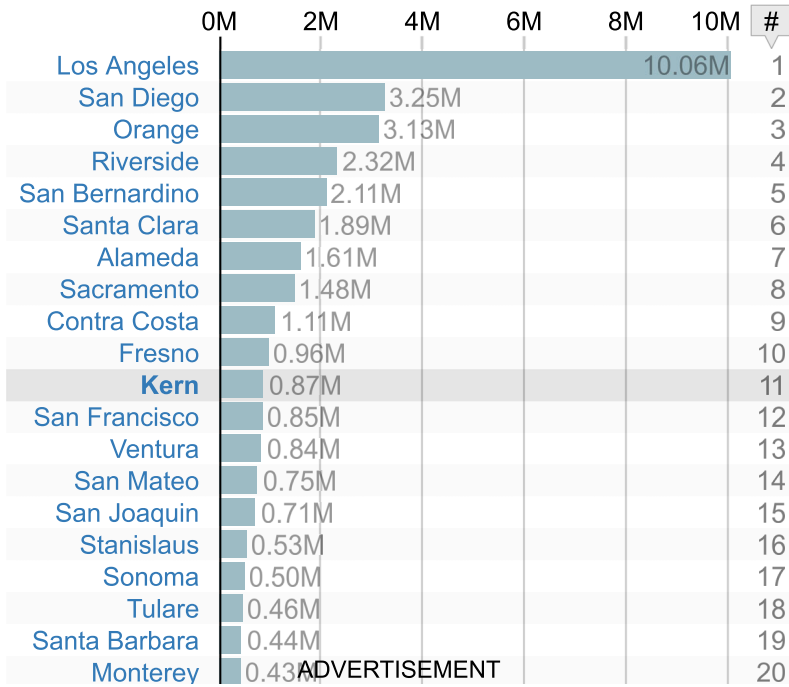

ADVERTISEMENT

Scope: population of selected county subdivisions in Kern County

rank of county subdivision out of 12 by population density

Population by County in California

There are 58 counties in California. This section compares Kern County to the 50 most populous counties in California. The least populous of the compared counties has a population of 21,361.

Total Population by County #11

Scope: population of Kern County and selected other counties in California

Butte	0.22M					27
Yolo	0.21M					28
El Dorado	0.18M					29
Shasta	0.18M					30
Imperial	0.18M					31
Madera	0.15M					32
Kings	0.15M					33
Napa	0.14M					34
Humboldt	0.14M					35
Nevada	0.10M					36
Sutter	0.10M					37
Mendocino	0.09M					38
Yuba	0.07M					39
Lake	0.06M					40
Tehama	0.06M					41
San Benito	0.06M					42
Tuolumne	0.05M					43
Calaveras	0.04M					44
Siskiyou	0.04M					45
Amador	0.04M					46
Lassen	0.03M					47
Glenn	0.03M					48
Del Norte	0.03M					49
Colusa	0.02M					50