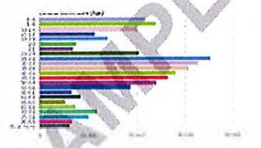

[Click here to download a sample Census 2010/2000 Latino PDF.](#)