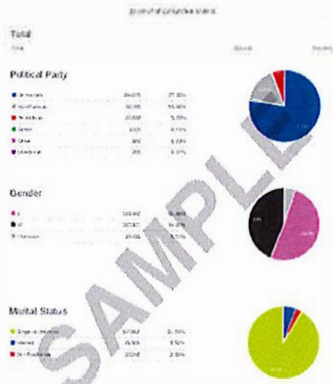

**Sacramento County, California Registered Voters - Overview Statistics and Quick Facts**

**CensusViewer - Graphs & Tables: Race by Age**

**CensusViewer - Graphs & Tables: Hispanic/Latino Origin**

X

Download Reports for Sacramento County, California

Gender

	2010	2000	% Change
Male	438,922	408,922	7.34%
Female	458,662	441,662	3.85%

Age

Age Group	2010	2000	% Change
0-4	101,063	88,922	13.65%
5-17	261,990	248,680	5.35%
18-24	189,184	175,022	7.50%
25-34	217,184	200,022	8.56%
35-44	201,184	185,022	8.71%
45-54	185,184	170,022	8.90%
55-64	169,184	155,022	9.10%
65-74	153,184	140,022	9.37%
75-84	137,184	125,022	9.70%
85+	121,184	110,022	10.10%

[Click here to download a sample Census 2010/2000 Race PDF.](#)

[Click here to download a sample Census 2010/2000 Latino PDF.](#)

[Click here to download a sample Voter PDF.](#)

Here's what you get...

PDF Reports for: